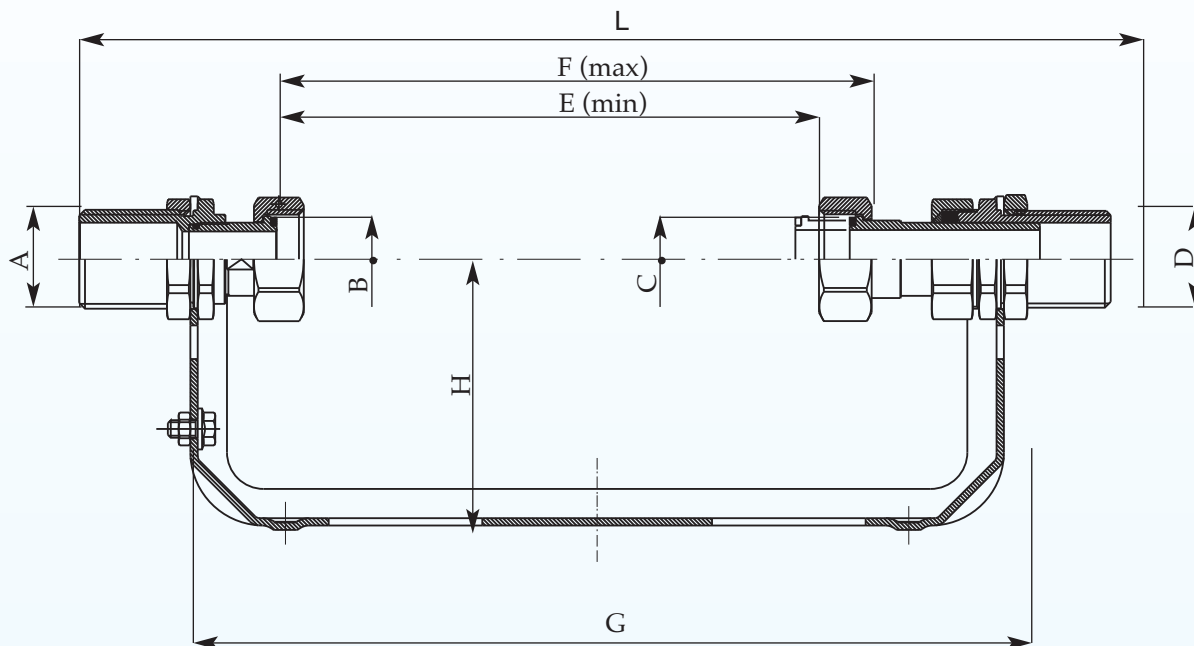

SUPPORTI PER CONTATORI D'ACQUA

WATER METERS SUPPORTS

CODICE Code	TIPO/Size								
	A	B	C	D	E (min)	F (max)	G	H	L
1862F1005060605	G3/4"	G1"	G1"	G3/4"	102	122	204	92,5	271
1862F1006060606	G1"	G1"	G1"	G1"					278,5
1862F1007060607	G1"1/4	G1"	G1"	G1"1/4					290,5
1862F1905060605	G3/4"	G1"	G1"	G3/4"	185	196	278	92,5	345
1862F1906060605	G1"	G1"	G1"	G3/4"					352,5
1862F1906060606	G1"	G1"	G1"	G1"					352,5
1862F1907060606	G1"1/4	G1"	G1"	G1"					359
1862F1907060607	G1"1/4	G1"	G1"	G1"1/4					359
1862F2606070706	G1"	G1"1/4	G1"1/4	G1"	255	285	370	88,5	430
1862F2607070706	G1"1/4	G1"1/4	G1"1/4	G1"					440
1862F2607070707	G1"1/4	G1"1/4	G1"1/4	G1"1/4					450
1862F2608070706	G1"1/2	G1"1/4	G1"1/4	G1"					440
1862F2608070707	G1"1/2	G1"1/4	G1"1/4	G1"1/4					450
1862F2608070708	G1"1/2	G1"1/4	G1"1/4	G1"1/2					450
1862F3008090908	G1"1/2	G2"	G2"	G1"1/2	295	325	435	129	516
1862F3009090908	G2"	G2"	G2"	G1"1/2					526
1862F3009090909	G2"	G2"	G2"	G2"					536