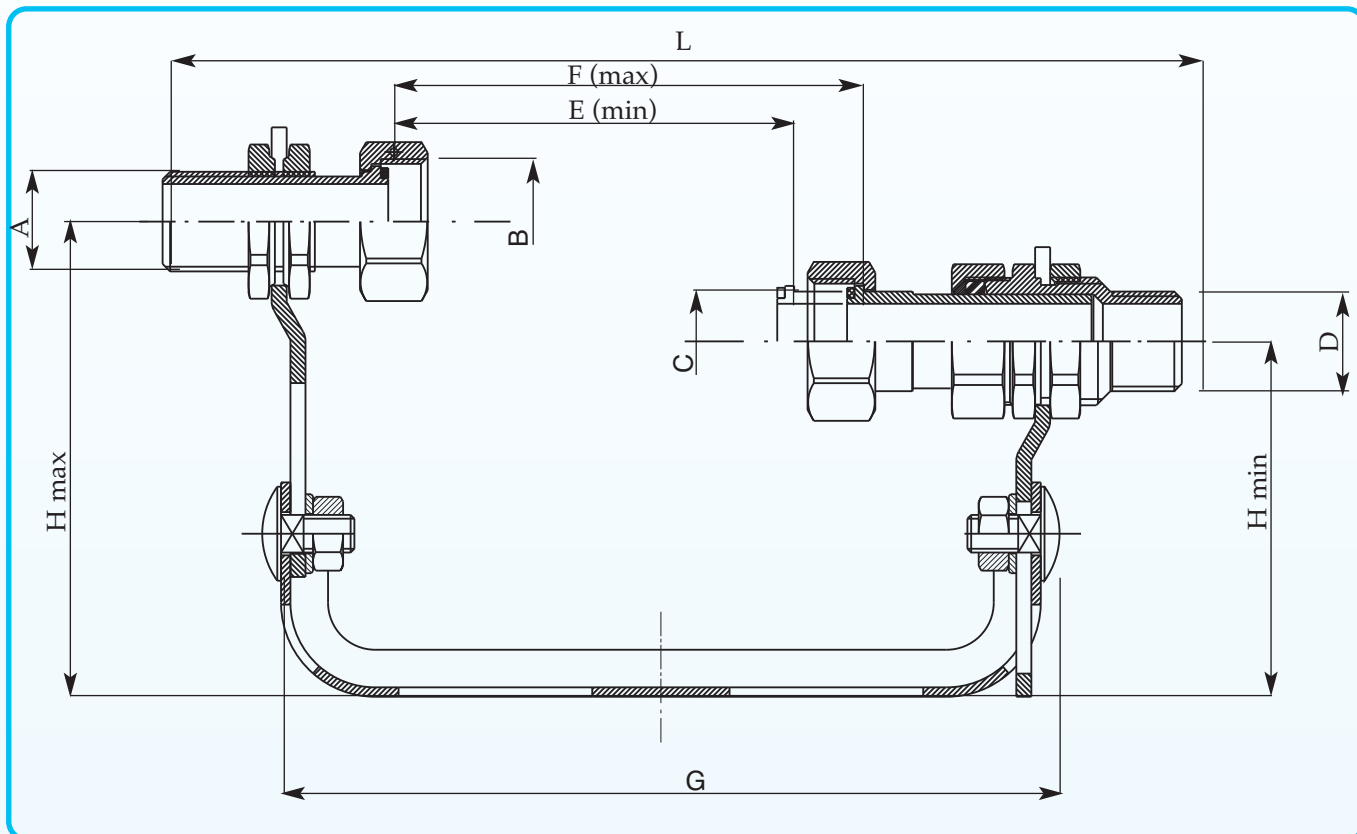

SUPPORTI PER CONTATORI D'ACQUA

WATER METERS SUPPORTS

ART. 1862R

Supporto regolabile per contatori d'acqua
Water meter adjustable support

CODICE Code	INTERASSE Interaxis	TIPO Size				PREZZO Price €	CONF. Unit/Box
1862R1005060605	105	G3/4"	G1"	G1"	G3/4"	36,37	1/20
1862R1006060605	105	G1"	G1"	G1"	G3/4"	49,10	1/20
1862R1006060606	105	G1"	G1"	G1"	G1"	46,17	1/20
1862R1007060605	105	G1"1/4	G1"	G1"	G3/4"	59,65	1/20
1862R1007060606	105	G1"1/4	G1"	G1"	G1"	58,33	1/20
1862R1007060607	105	G1"1/4	G1"	G1"	G1"1/4	58,77	1/20
1862R1905060605	190	G3/4"	G1"	G1"	G3/4"	36,19	1/20
1862R1906060605	190	G1"	G1"	G1"	G3/4"	49,89	1/20
1862R1906060606	190	G1"	G1"	G1"	G1"	48,05	1/20
1862R1907060605	190	G1"1/4	G1"	G1"	G3/4"	55,53	1/20
1862R1907060606	190	G1"1/4	G1"	G1"	G1"	54,39	1/20
1862R1907060607	190	G1"1/4	G1"	G1"	G1"1/4	49,67	1/20
1862R2606070706	260	G1"	G1"1/4	G1"1/4	G1"	82,66	1/1
1862R2607070706	260	G1"1/4	G1"1/4	G1"1/4	G1"	85,38	1/1
1862R2607070707	260	G1"1/4	G1"1/4	G1"1/4	G1"1/4	81,13	1/1
1862R2608070706	260	G1"1/2	G1"1/4	G1"1/4	G1"	92,73	1/1
1862R2608070707	260	G1"1/2	G1"1/4	G1"1/4	G1"1/4	88,27	1/1
1862R2608070708	260	G1"1/2	G1"1/4	G1"1/4	G1"1/2	96,54	1/1
1862R3008090908	300	G1"1/2	G2"	G2"	G1"1/2"	109,66	1/1
1862R3009090908	300	G2"	G2"	G2"	G1"1/2	165,77	1/1
1862R3009090909	300	G2"	G2"	G2"	G2"	147,87	1/1

I supporti sono corredati di raccordi e guarnizioni piane per tutte le connessioni.
All supports will be supplied with fittings and plain gaskets for all the connections

SUPPORTI PER CONTATORI D'ACQUA

WATER METERS SUPPORTS